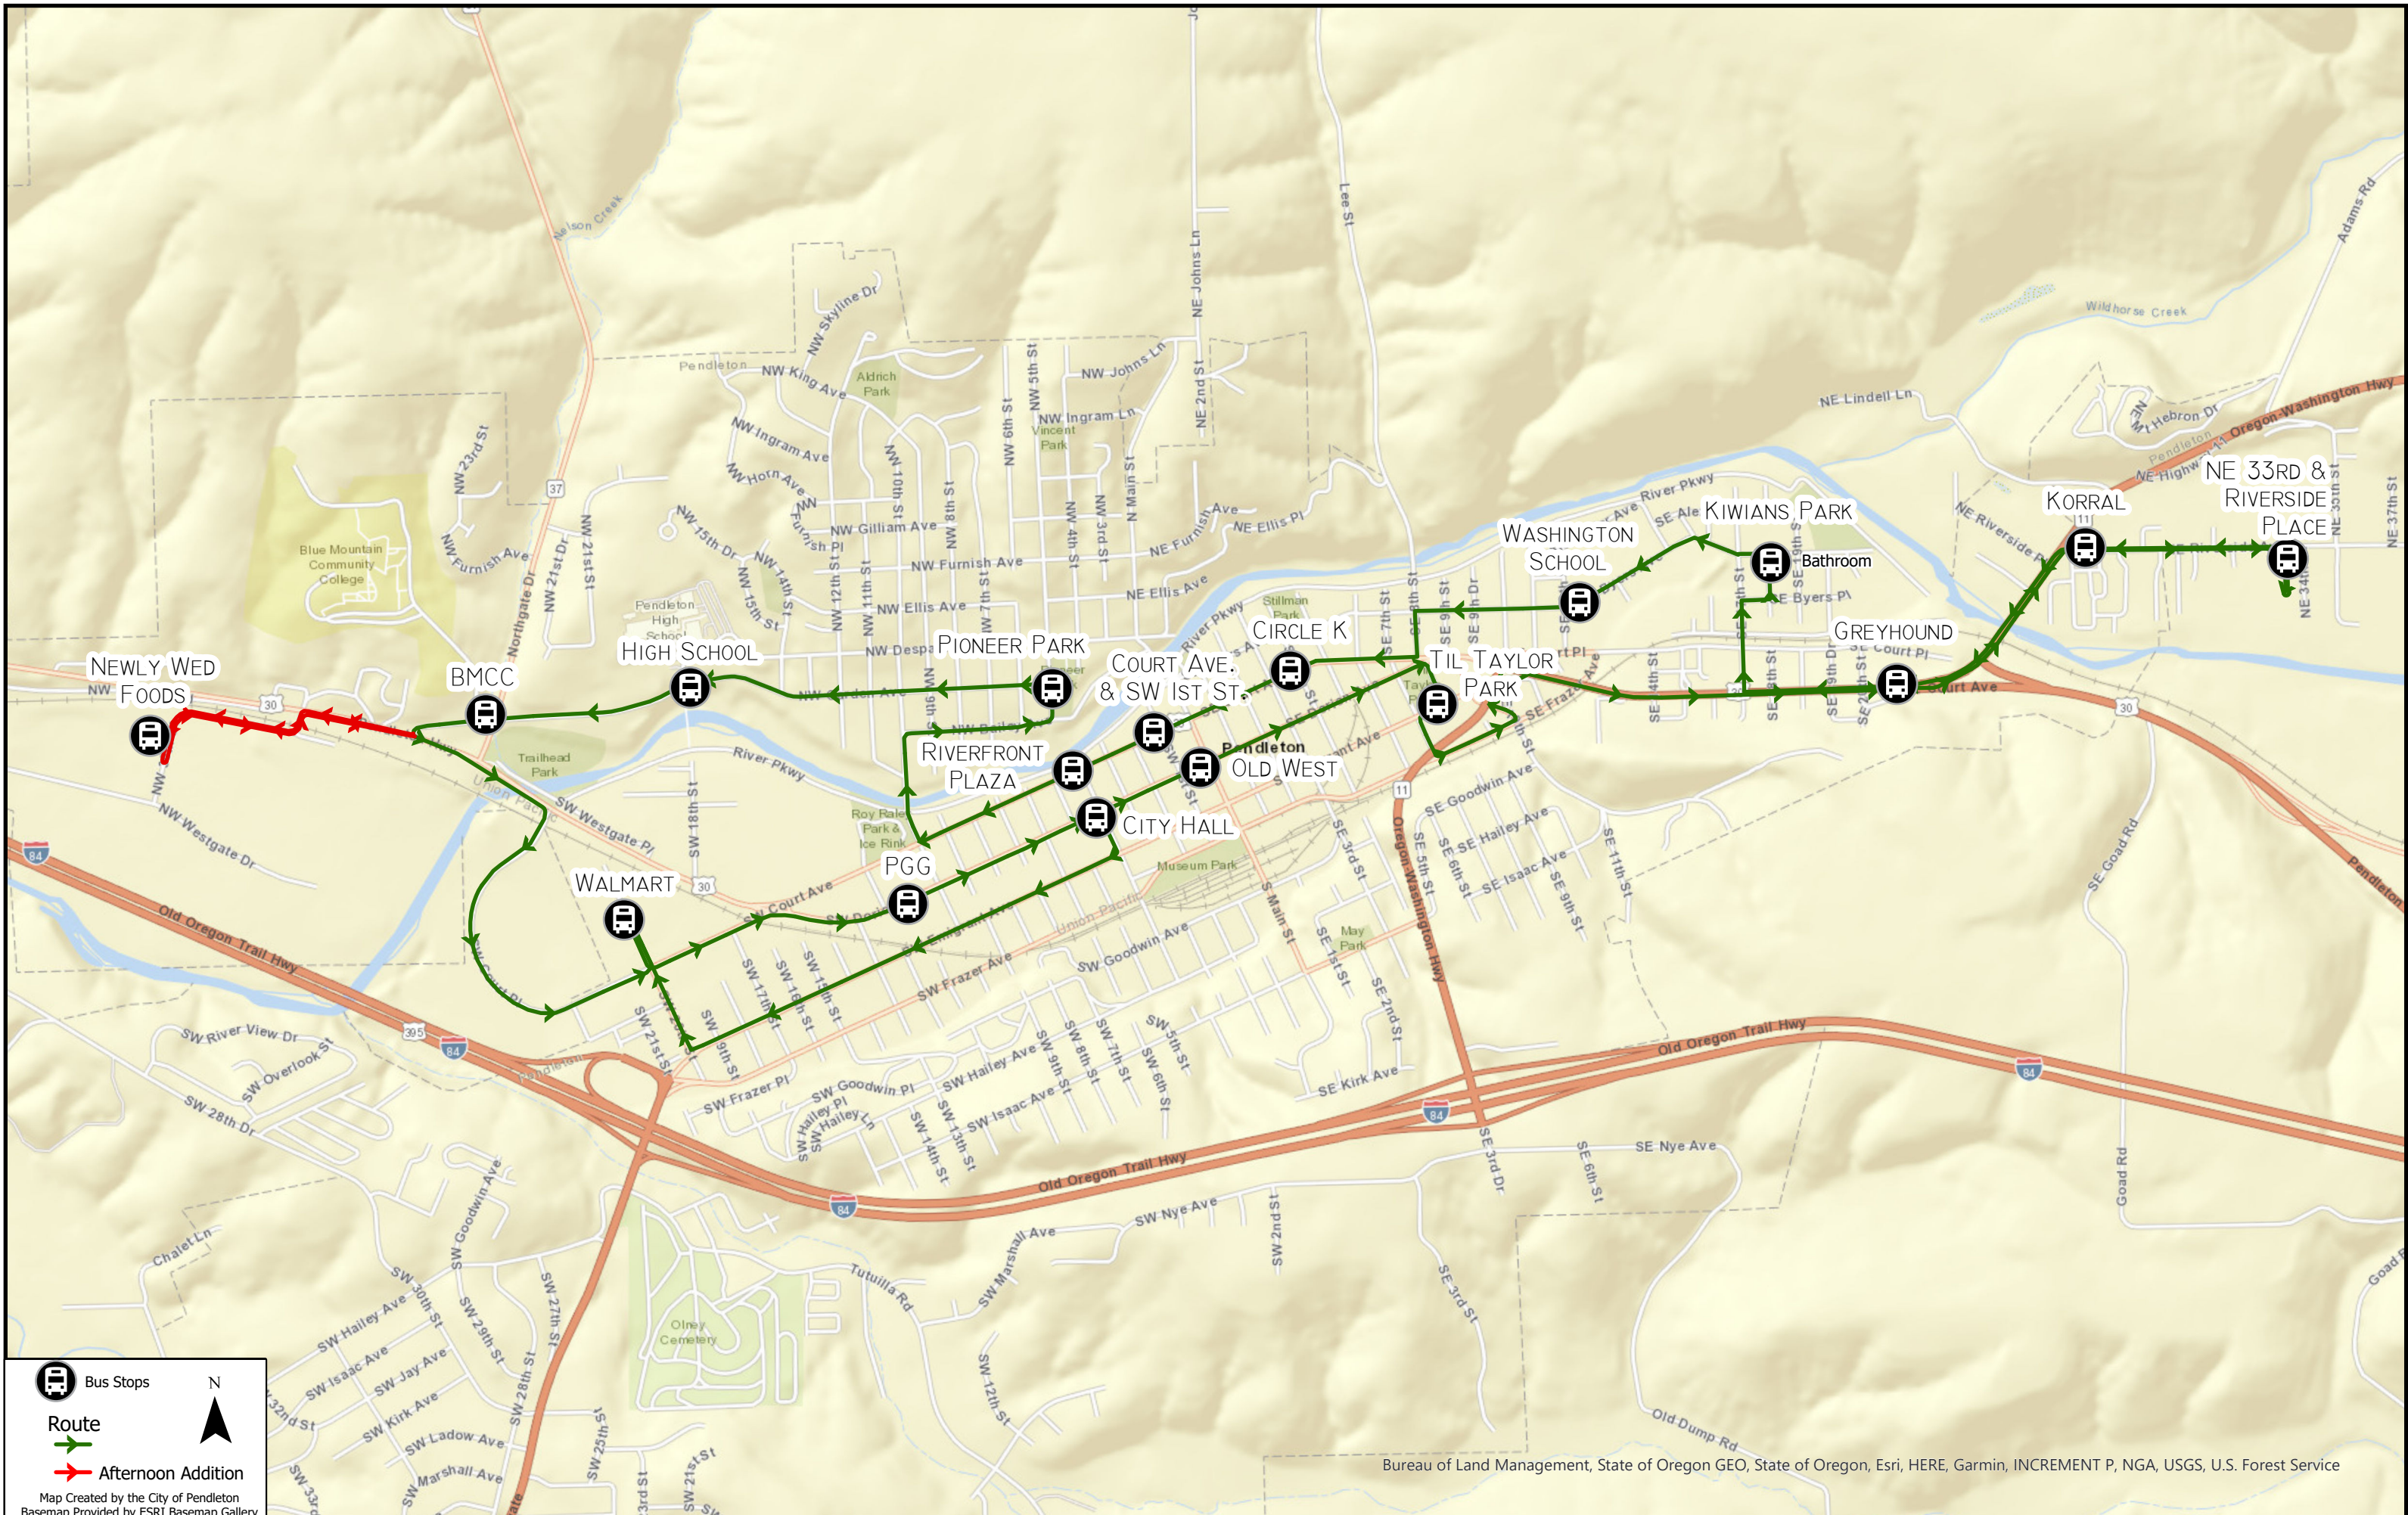

North East Bus Route

Bus Stops

Route

Afternoon Addition

Map Created by the City of Pendleton
Basemap Provided by ESRI Basemap Gallery