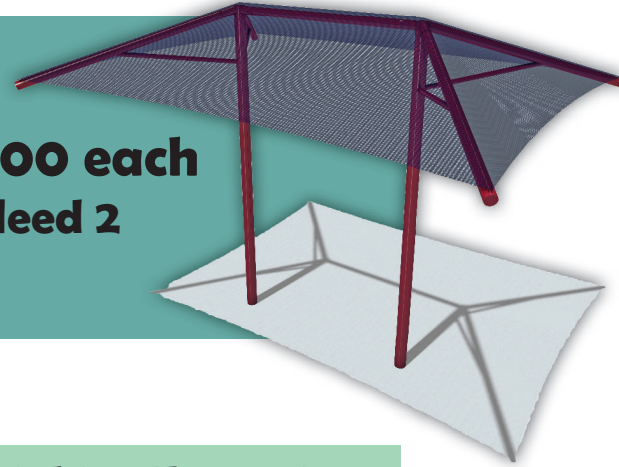

Till Taylor 101 Project Donation Campaign

The Til Taylor 101 Project, named for its completion on the 101st anniversary of Sheriff Til Taylor's murder, will revitalize one of Pendleton's most historic parks and with it, bring a unique ADA accessible play experience for the entire family. The Til Taylor statue and memorial wall will remain in place, but two new playgrounds and a splash pad will be installed where the deteriorating wading pool existed. A fenced in dog park will also be added to the opposite side of the park, which was a need that was highlighted in the 2018 Campbell and DeLong resources survey.

Dual Column Umbrella Shade Systems

- 24ft x 14ft surface mounted shade feature
- Blocks up to 97% of harmful UV rays
- Cools covered area by as much as 25°F
- ADA Accessible
- High Winds Durability

\$5,000 each
Need 2

- Two options of benches to best fit different areas

\$2,000 each
Need 6-10

Trash Receptacles - 34 Gallon Powder Coated

- Durable trash cans to withstand weather and vandalism.
- This is the uniform style chosen for all Pendleton parks.