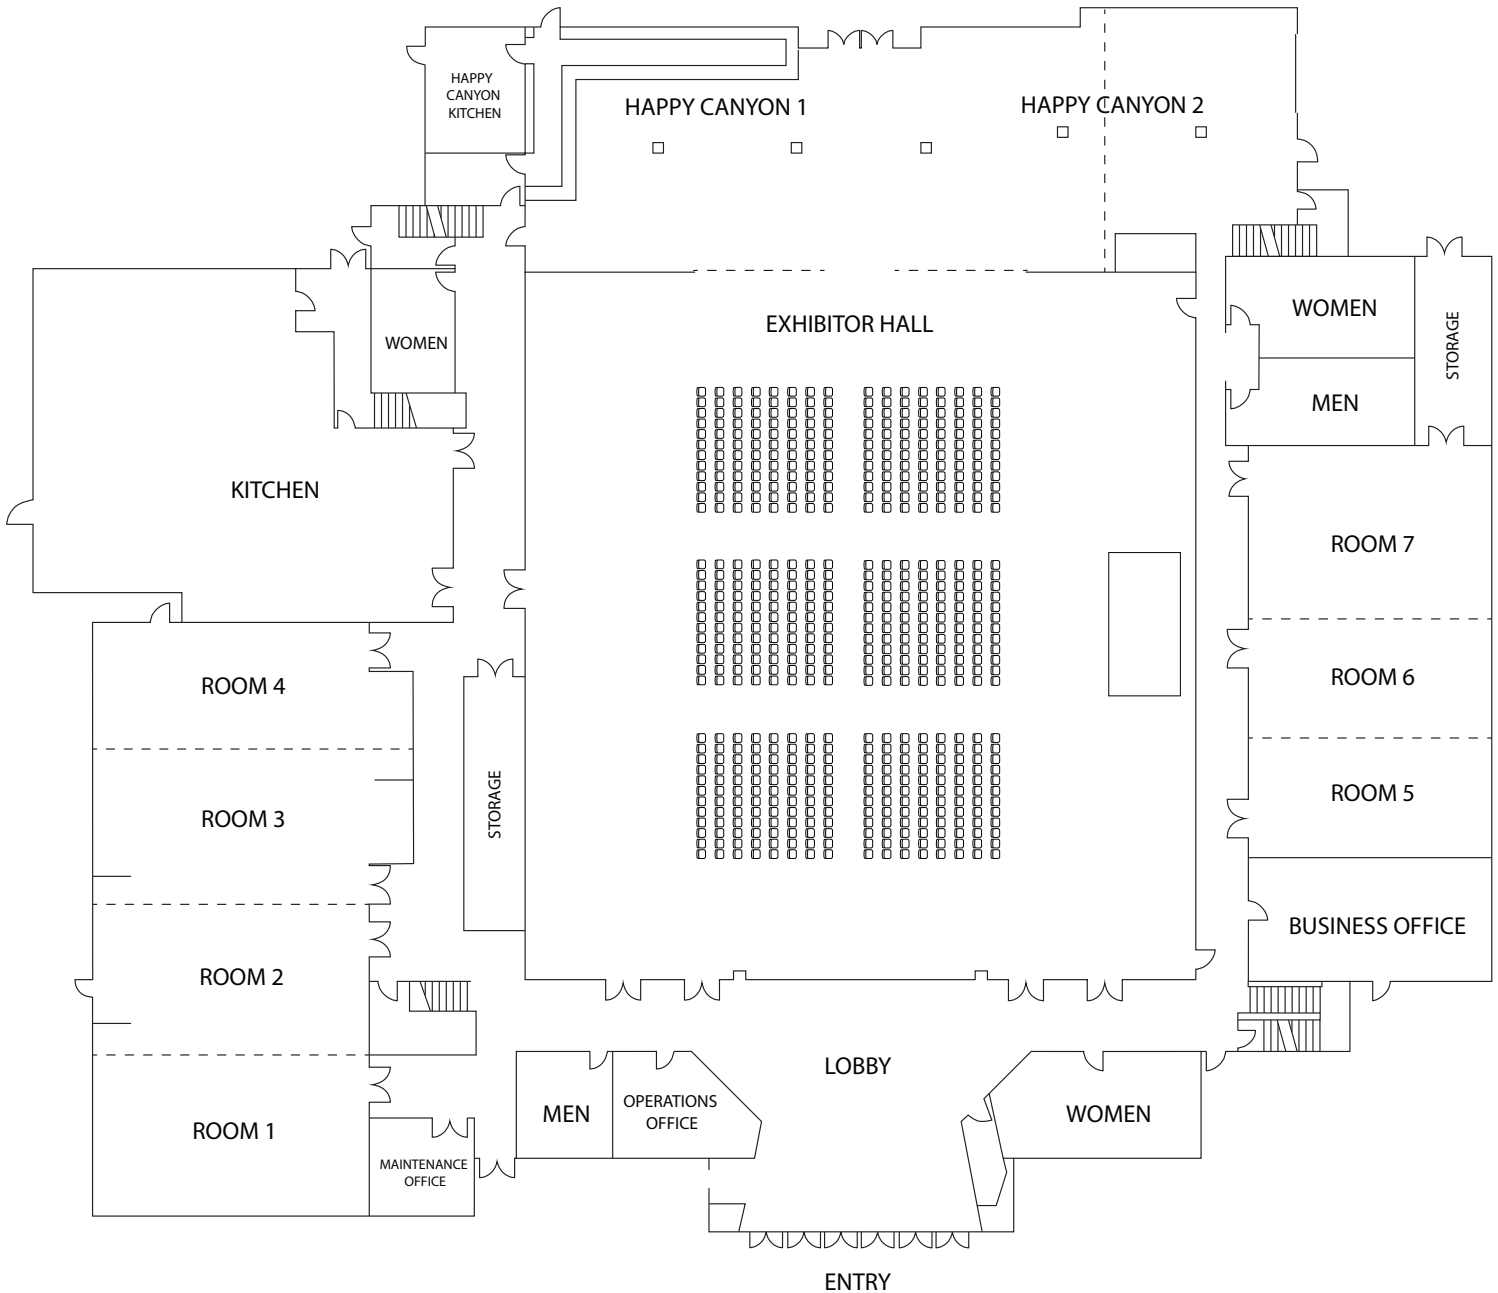

PENDLETON CONVENTION CENTER

Floor Plan

PENDLETON CONVENTION CENTER

Floor Plan - Banquet Seating

PENDLETON CONVENTION CENTER

Floor Plan - Trade Show Booths

**DIAGRAM SHOWS
71 10x10 SPACES**

PENDLETON CONVENTION CENTER

Floor Plan - Theater Seating

PENDLETON CONVENTION CENTER PROPERTY

☒ RV AMPERAGE SERVICE - 50 spaces total
ROW 1-6: (12) 30 AMP/120V; (2) 50 AMP/240V
ROW 7: (8) 30 AMP/120V; (2) 50 AMP/240V