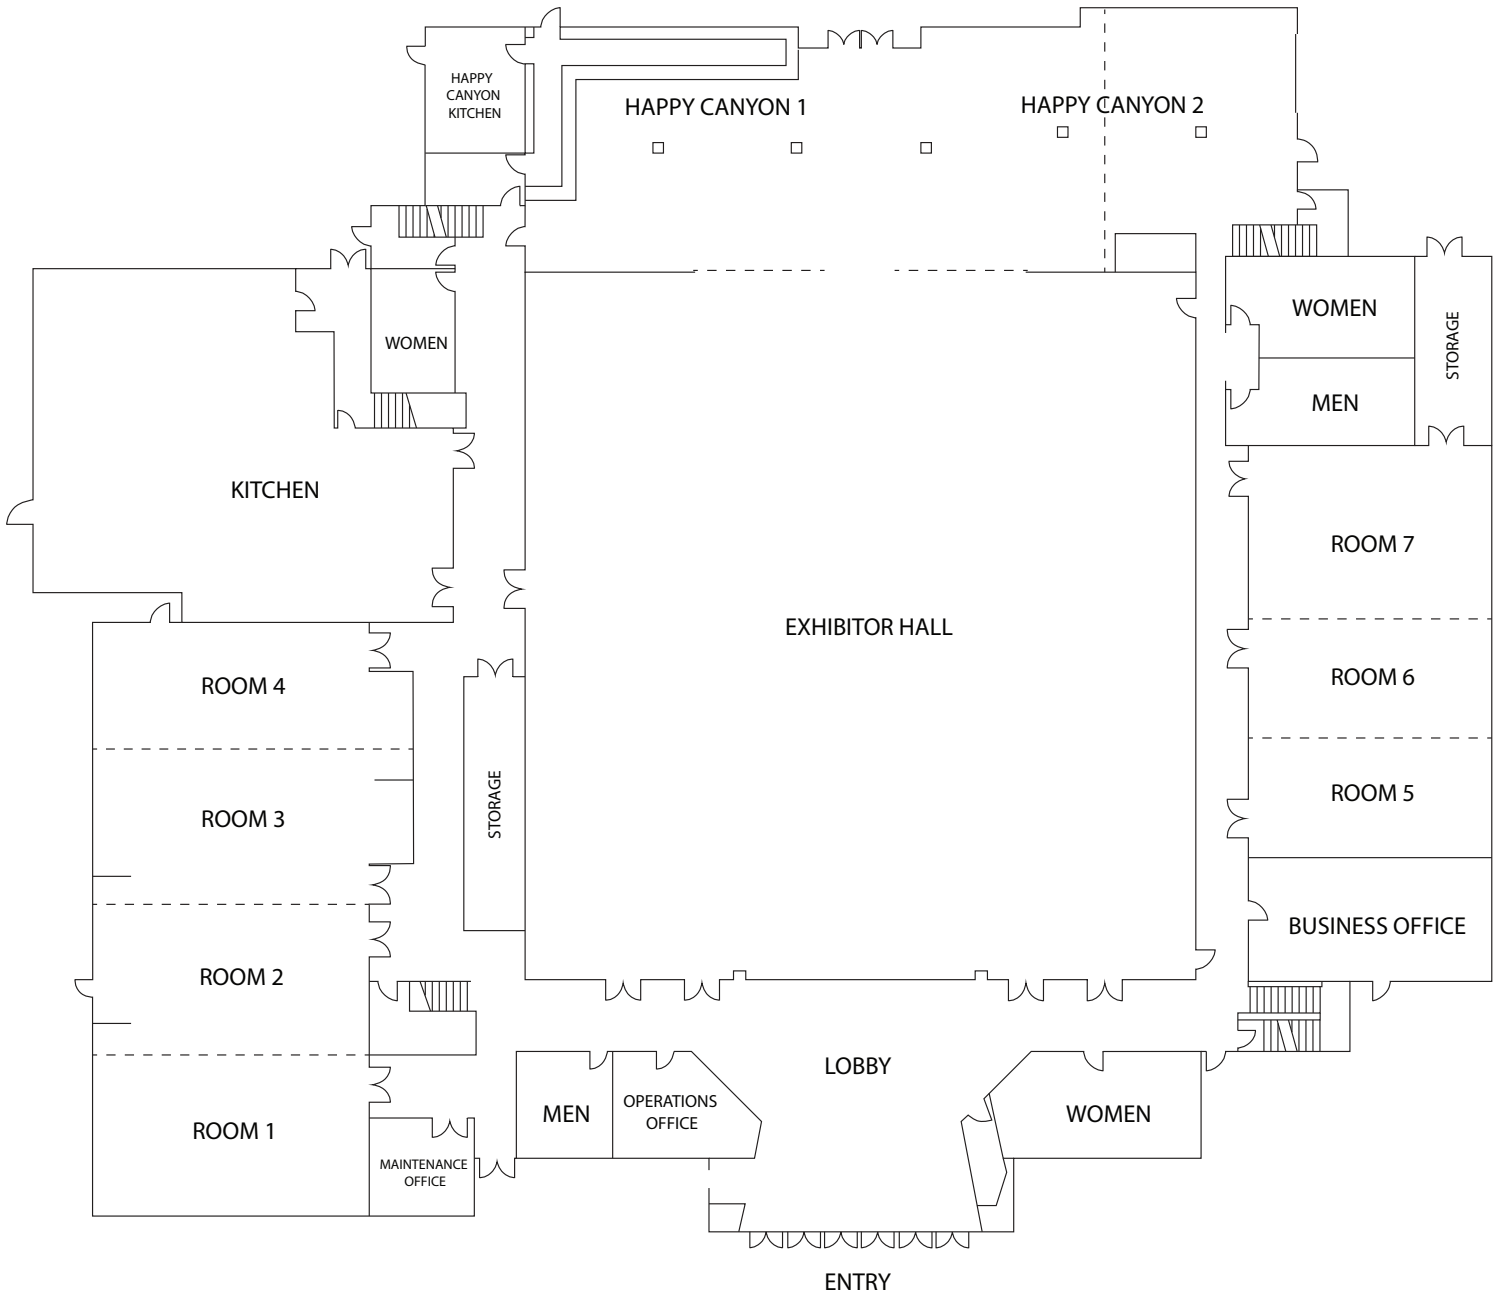

PENDLETON CONVENTION CENTER

Floor Plan

PENDLETON CONVENTION CENTER

Floor Plan - Banquet Seating

PENDLETON CONVENTION CENTER

Floor Plan - Trade Show Booths

**DIAGRAM SHOWS
71 10x10 SPACES**

PENDLETON CONVENTION CENTER

Floor Plan - Theater Seating

PENDLETON CONVENTION CENTER PROPERTY

☒ RV AMPERAGE SERVICE - 50 spaces total
ROW 1-6: (12) 30 AMP/120V; (2) 50 AMP/240V
ROW 7: (8) 30 AMP/120V; (2) 50 AMP/240V