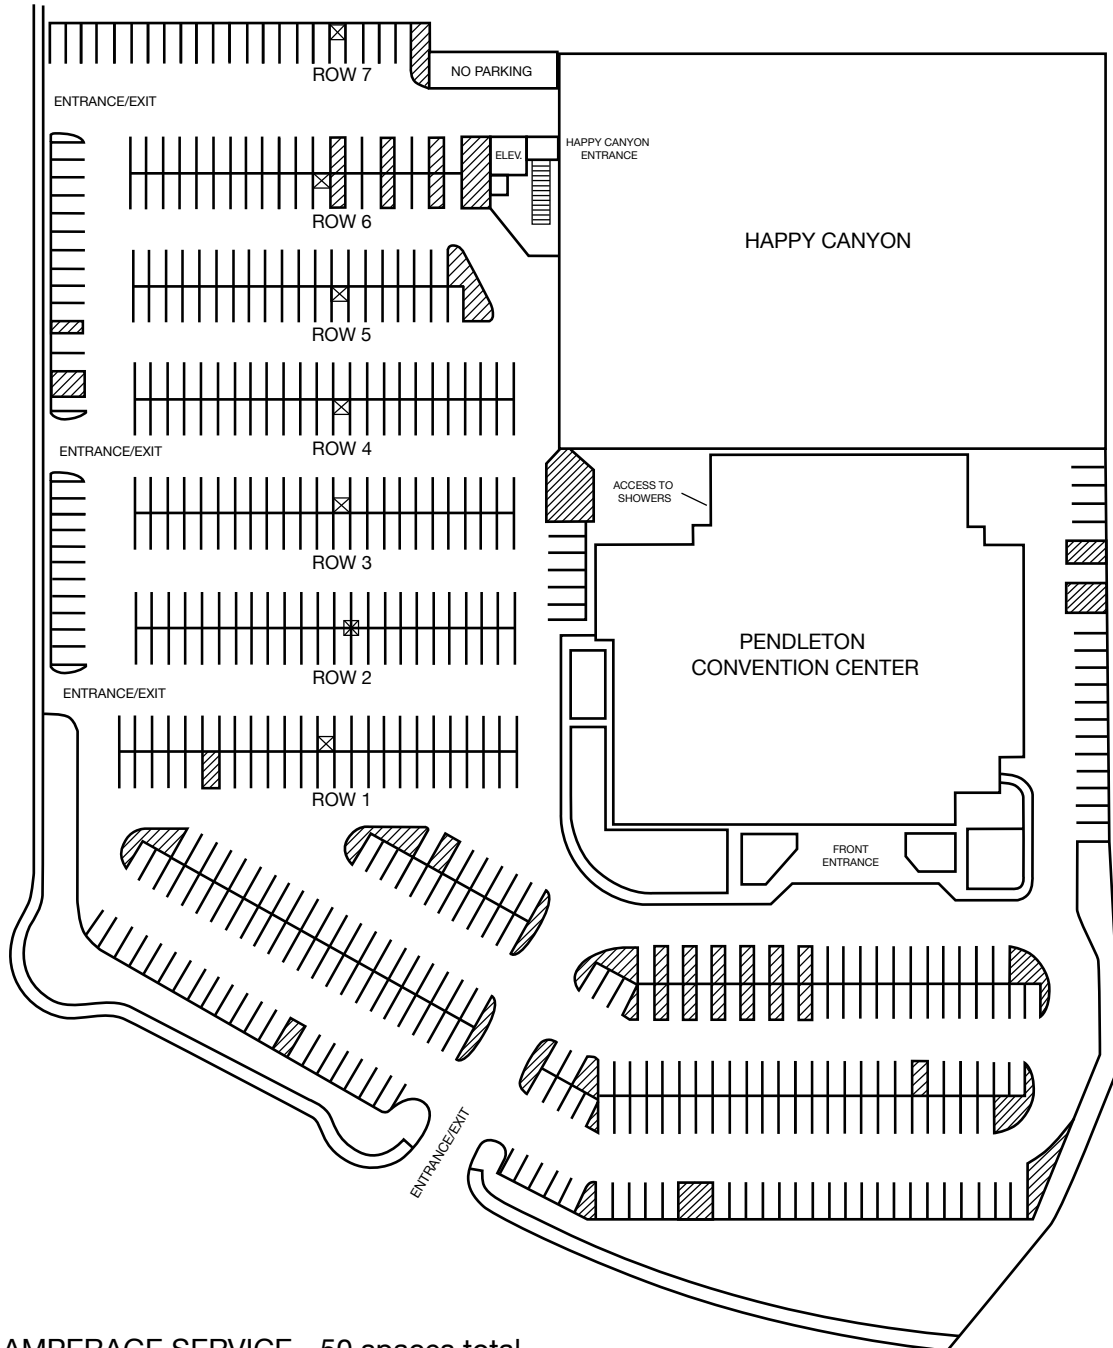

PENDLETON CONVENTION CENTER

Floor Plan

PENDLETON CONVENTION CENTER

Floor Plan - Banquet Seating

PENDLETON CONVENTION CENTER

Floor Plan - Trade Show Booths

**DIAGRAM SHOWS
71 10x10 SPACES**

PENDLETON CONVENTION CENTER

Floor Plan - Theater Seating

PENDLETON CONVENTION CENTER PROPERTY

☒ RV AMPERAGE SERVICE - 50 spaces total
ROW 1-6: (12) 30 AMP/120V; (2) 50 AMP/240V
ROW 7: (8) 30 AMP/120V; (2) 50 AMP/240V