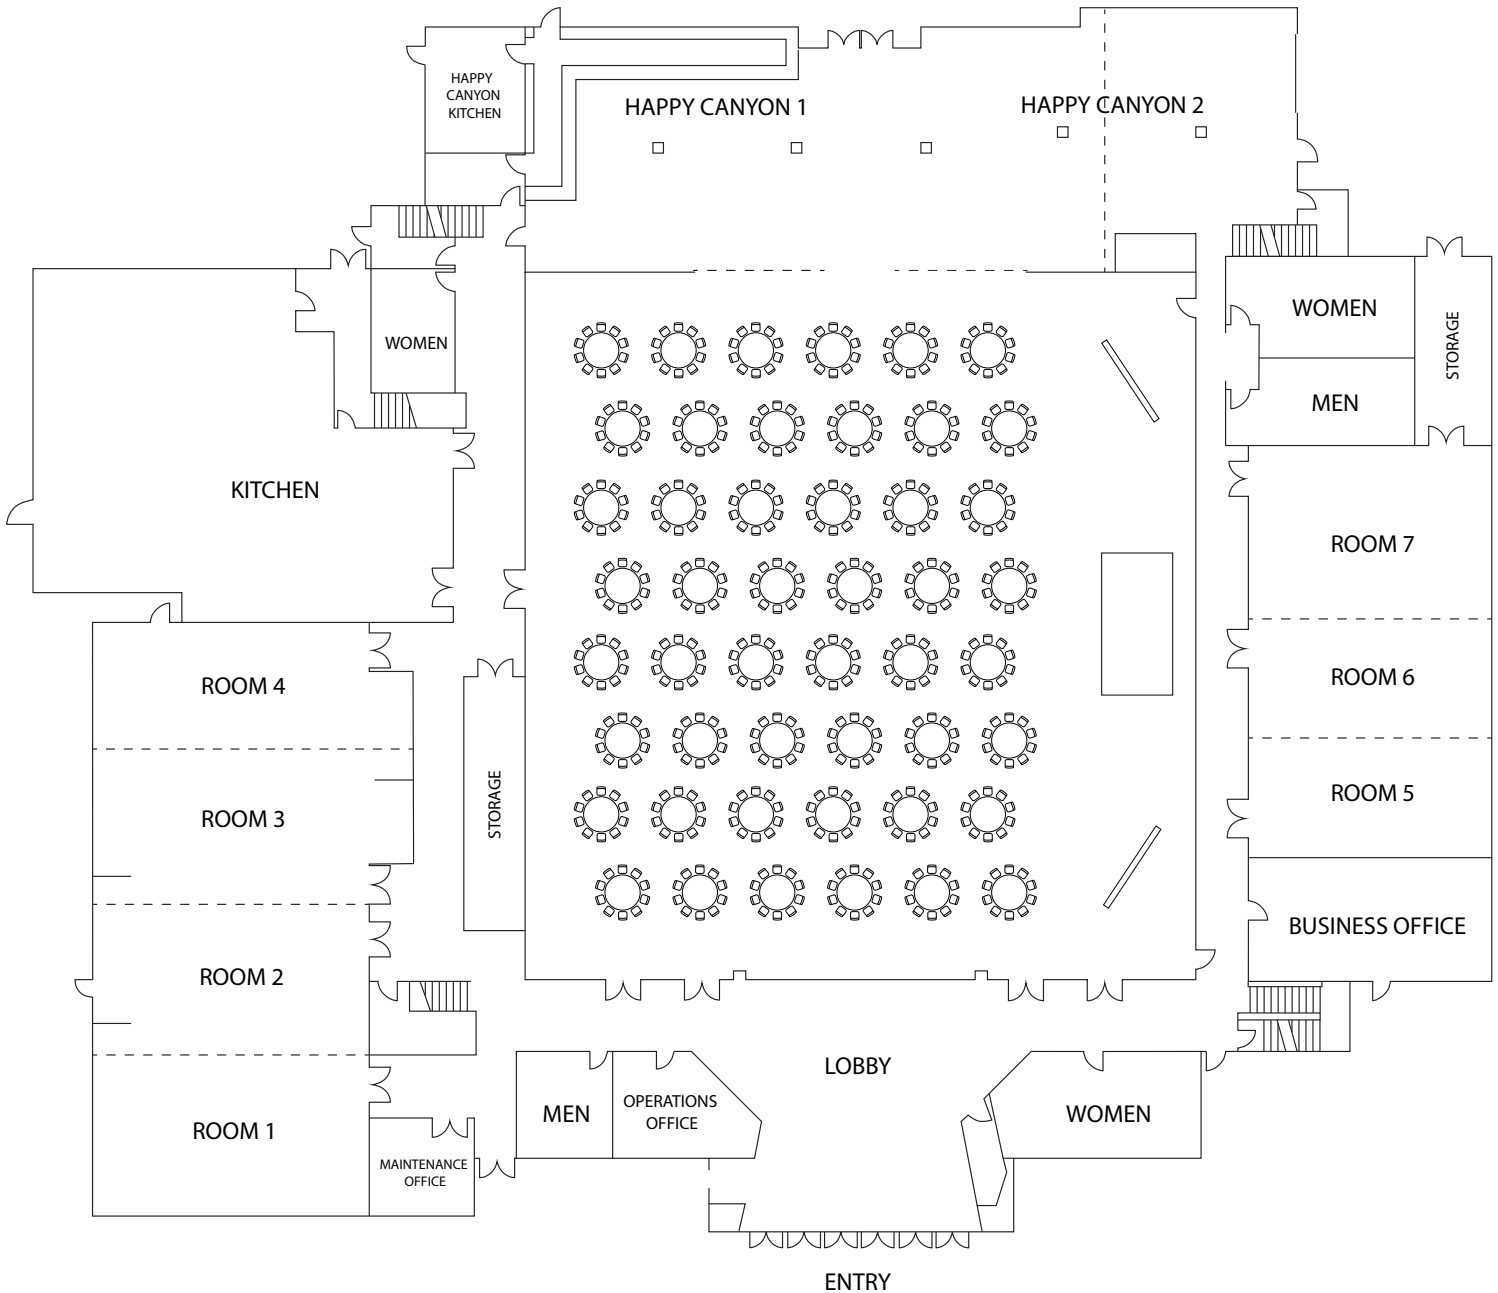

PENDLETON CONVENTION CENTER

Floor Plan

PENDLETON CONVENTION CENTER

Floor Plan - Banquet Seating

PENDLETON CONVENTION CENTER

Floor Plan - Trade Show Booths

**DIAGRAM SHOWS
71 10x10 SPACES**

PENDLETON CONVENTION CENTER

Floor Plan - Theater Seating

PENDLETON CONVENTION CENTER PROPERTY

☒ RV AMPERAGE SERVICE - 50 spaces total
ROW 1-6: (12) 30 AMP/120V; (2) 50 AMP/240V
ROW 7: (8) 30 AMP/120V; (2) 50 AMP/240V