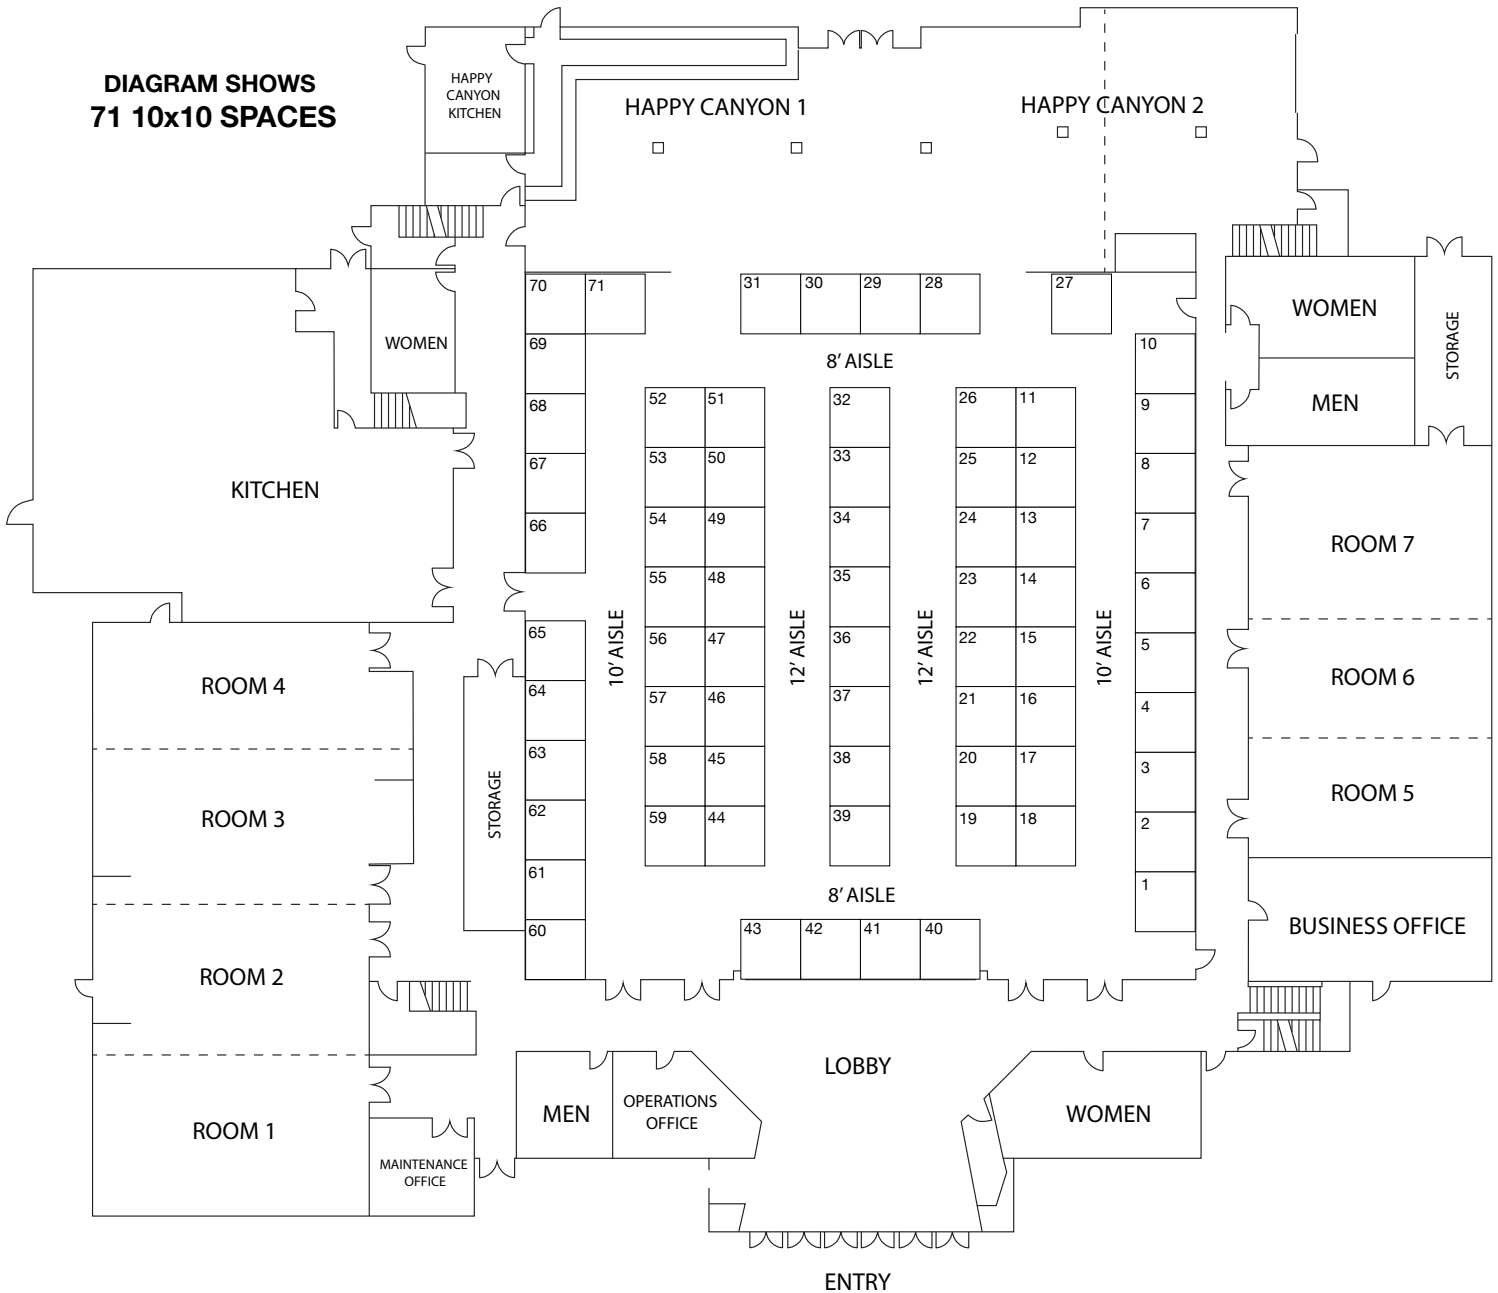

PENDLETON CONVENTION CENTER

Floor Plan

PENDLETON CONVENTION CENTER

Floor Plan - Banquet Seating

PENDLETON CONVENTION CENTER

Floor Plan - Trade Show Booths

**DIAGRAM SHOWS
71 10x10 SPACES**

PENDLETON CONVENTION CENTER

Floor Plan - Theater Seating

PENDLETON CONVENTION CENTER PROPERTY

☒ RV AMPERAGE SERVICE - 50 spaces total
ROW 1-6: (12) 30 AMP/120V; (2) 50 AMP/240V
ROW 7: (8) 30 AMP/120V; (2) 50 AMP/240V