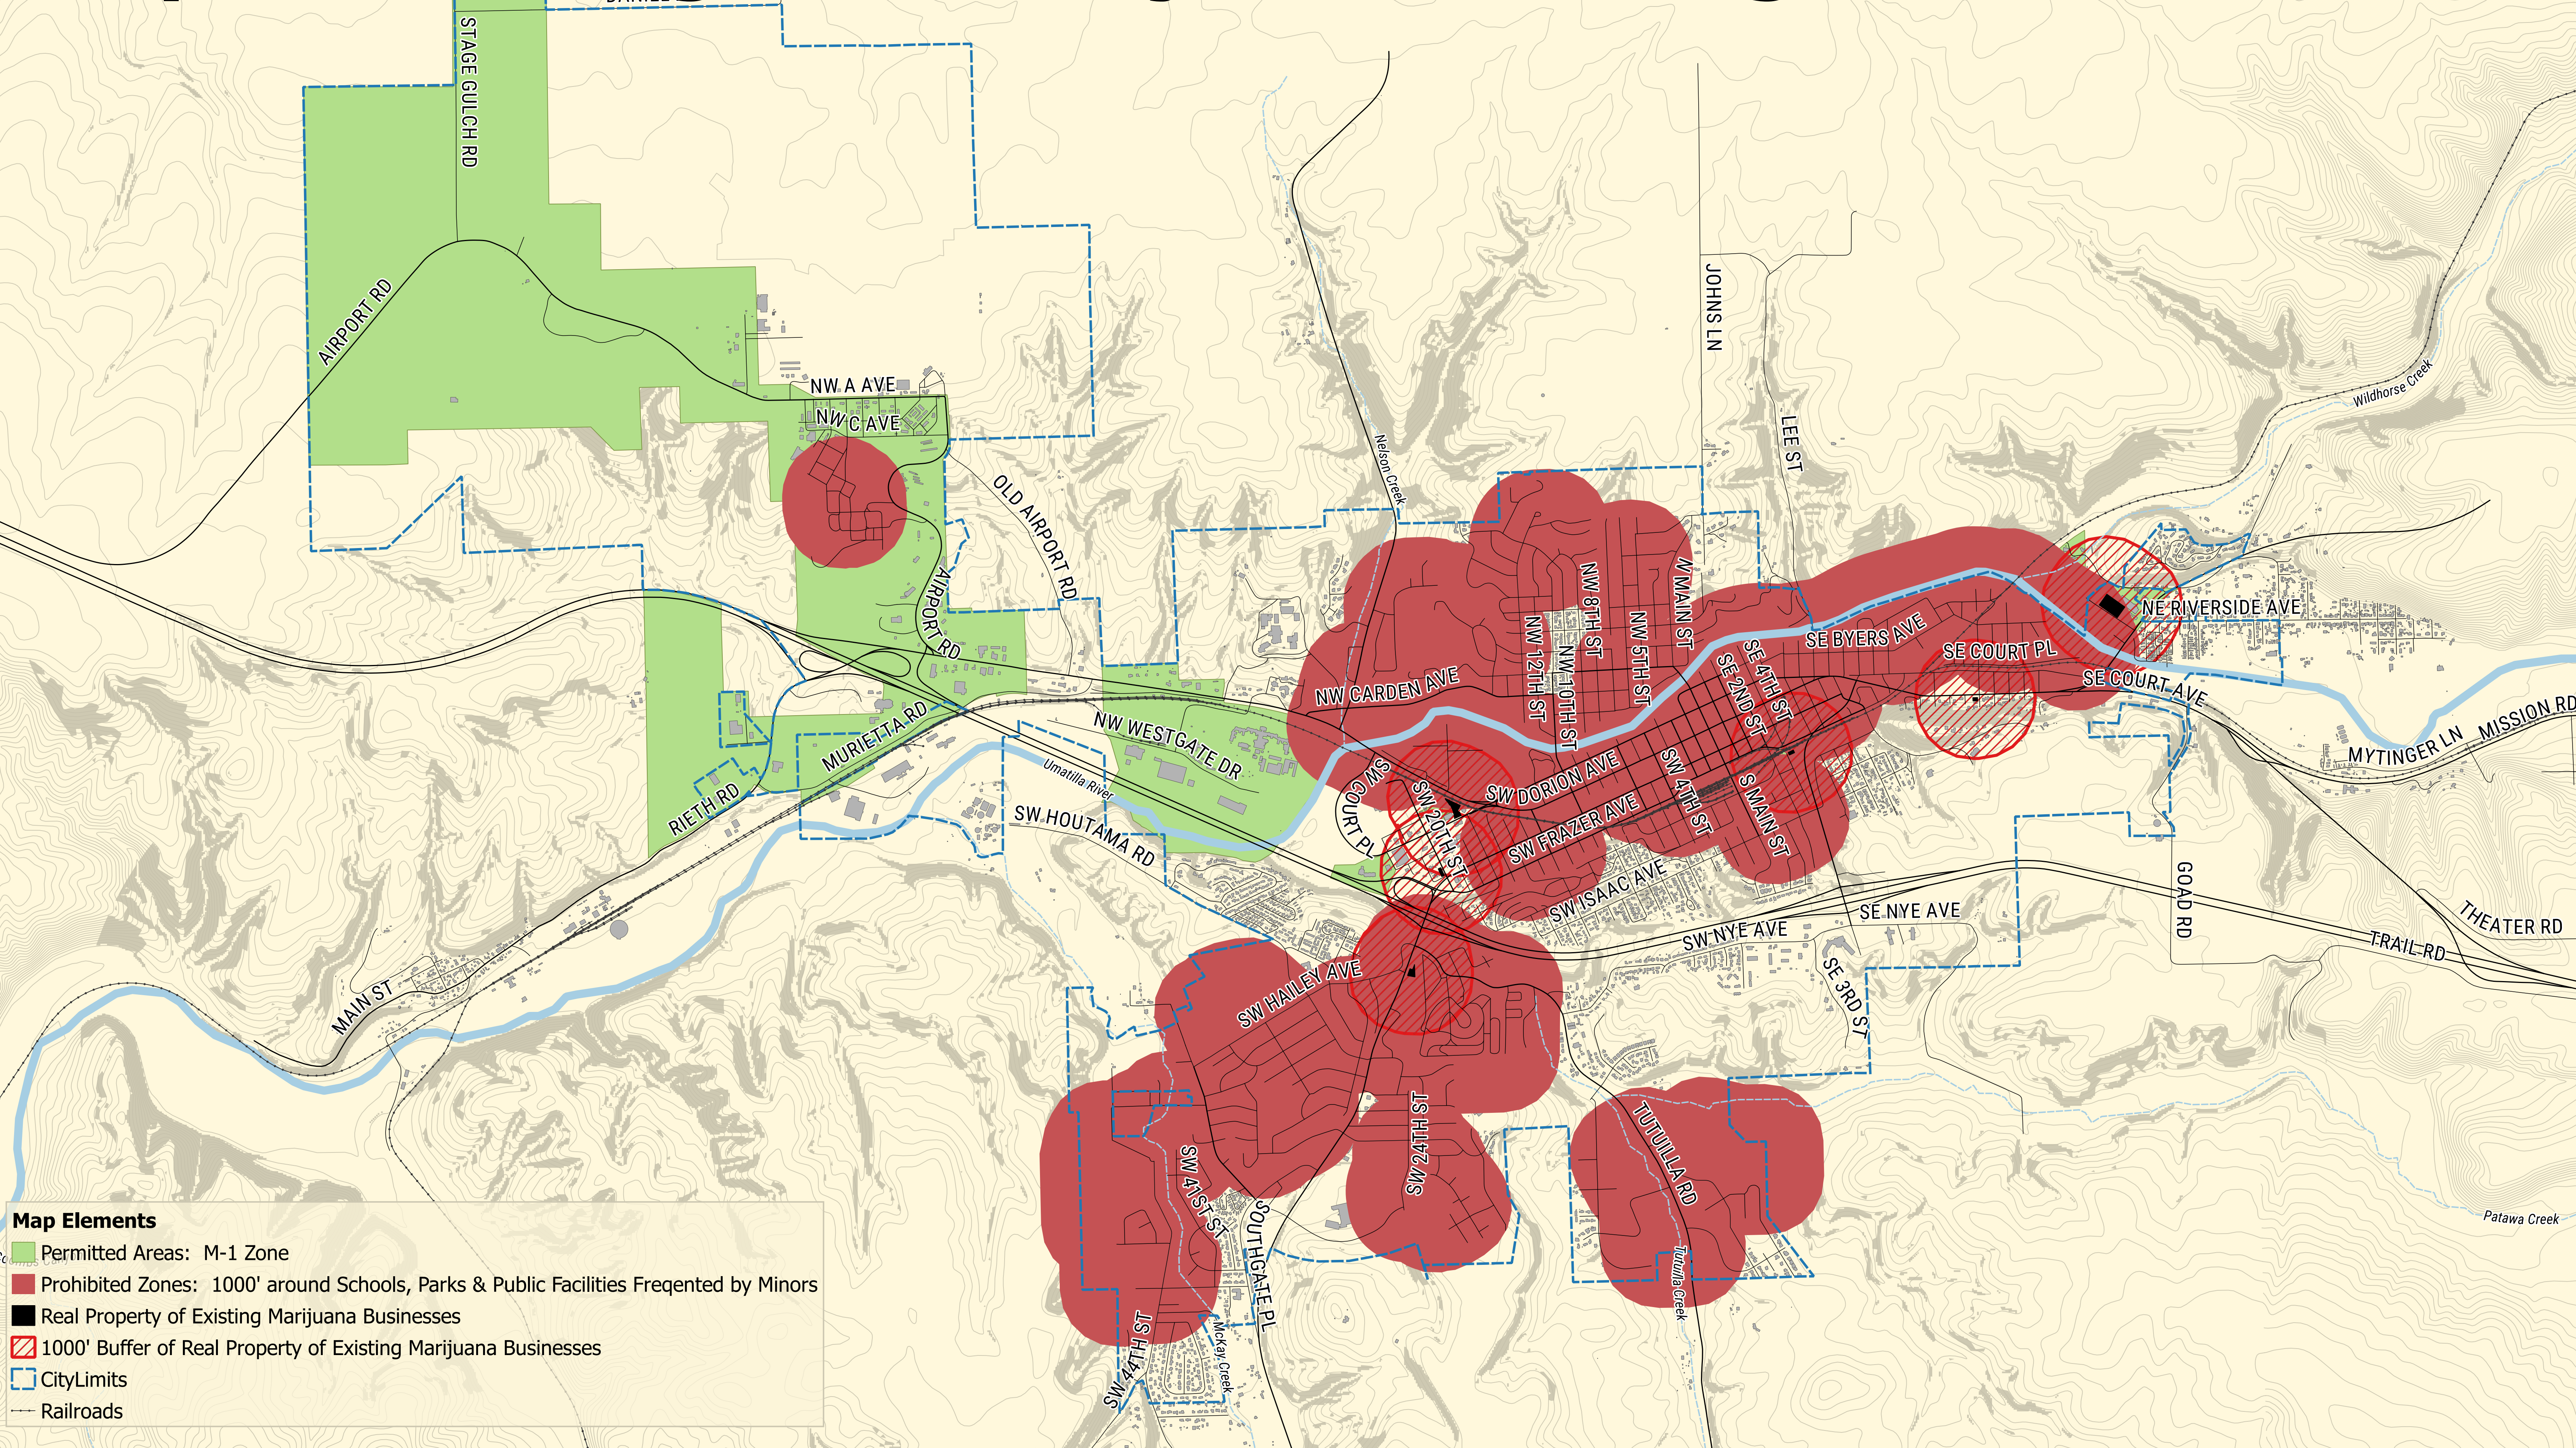

Proposed Changes to Marijuana Growing/Wholesale Areas

Map Elements

- Permitted Areas: M-1 Zone
- Prohibited Zones: 1000' around Schools, Parks & Public Facilities Frequented by Minors
- Real Property of Existing Marijuana Businesses
- 1000' Buffer of Real Property of Existing Marijuana Businesses
- City Limits
- Railroads

Created by L. Elliott, Permit Tech
 City of Pendleton CD Department
 As of August 20, 2019

MAP DISCLAIMER: No warranty is made by the City of Pendleton as to the accuracy, reliability or completeness of this data. map data should be used for reference only. Not survey grade or for legal use.