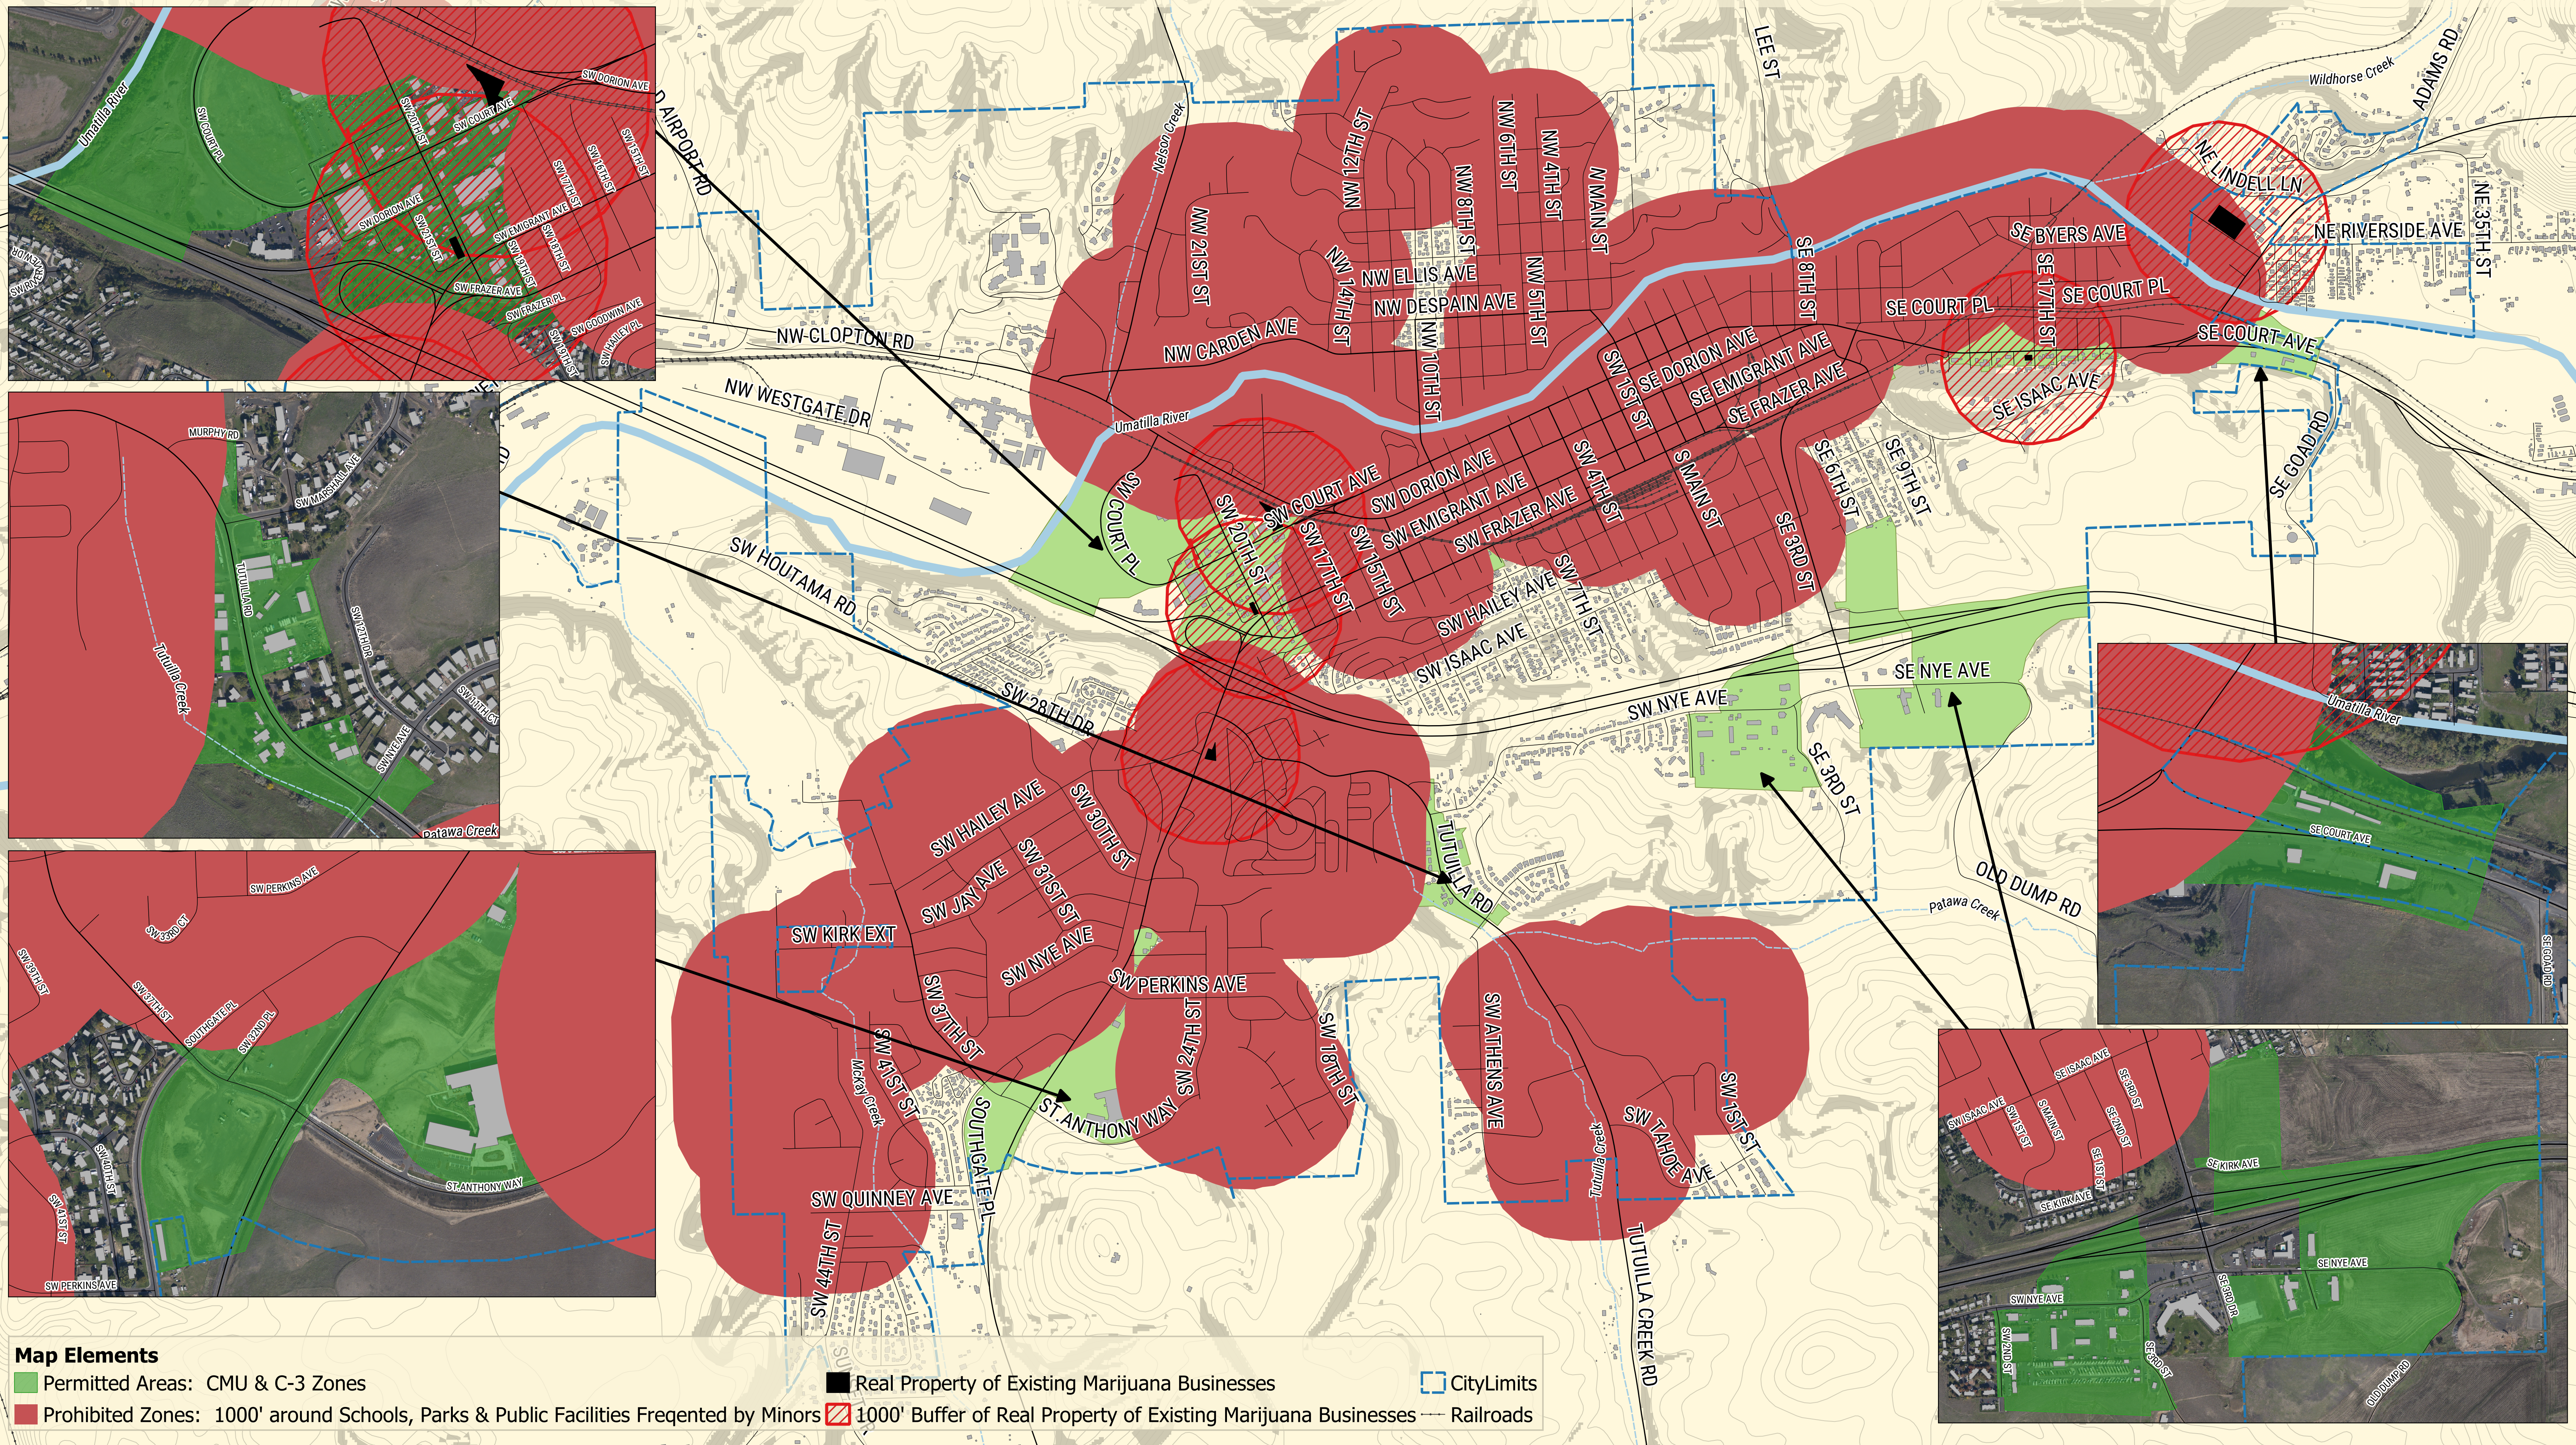

# Pendleton Retail Marijuana Sites

Locations where Marijuana Retailers May Locate - Ordinance No. 3902)

MAP DISCLAIMER: No warranty is made by the City of Pendleton as to the accuracy, reliability or completeness of this data. map data should be used for reference only. Not survey grade or for legal use.

Created by L. Elliott, Permit Tech  
City of Pendleton CD Department  
As of March 9, 2020